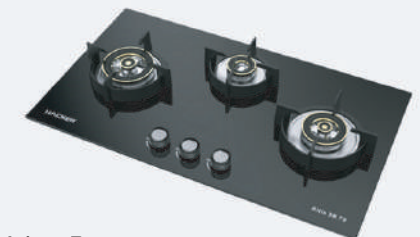

Altis 3B 90

86 cm 8mm Toughened Glass
3 Burner
Flame Failure safety devise (FFSD)
1.5V Battery Auto ignition
Round cast iron pan support
Round Dip Tray
High Thermal Efficiency Direct flame Burners
HOB W x D: 860 x 520 mm
Cutout Size: 82.5 x 47.5 cm